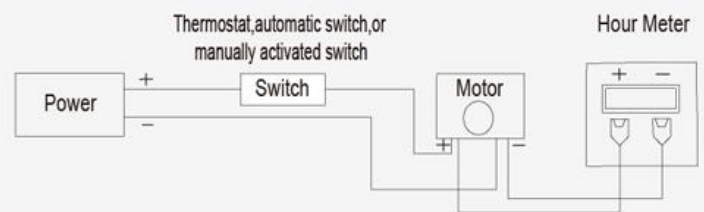

Wiring Diagram

efa France

Z.A. La Haute Limouillère 3, rue Claude Chappe
F - 37230 Fondettes

Tel.: +33 (0) 2 47 61 78 50 // Fax: +33 (0) 2 47 61 78 51
E-Mail: efa@efa-france.com // web : www.efa-controls.com

efa Deutschland

Mollwitzstr. 2
14059 Berlin

Tel.: +49 (0)30 30 111 870 // Fax: +49 (0)30 30 111 8777
e-mail: efa@efa-berlin.com // web : www.efa-industries.com