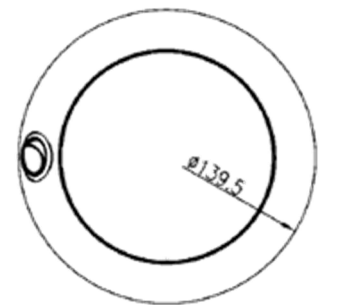

ROUND CEILING LIGHT WITH SWITCH

Part Number: 115-001-345

Technical Characteristics:

| | |
|------------------------|------------------|
| Operating Voltage: | 12-24 Vdc |
| Number of LED: | 20 |
| Light bulb: | 0,3 W |
| Consumption: | 1,5 W max. |
| Operating temperature: | 0° + 60 °C |
| Size: | 139,5 mm X 35 mm |
| Brightness: | 25 Lux to 1 m |