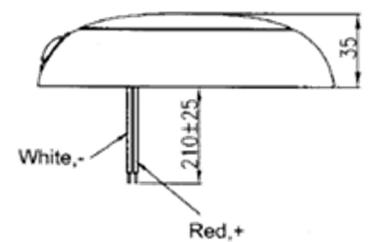

ROUND CEILING LIGHT WITH SWITCH

Part Number: 115-001-345

Technical Characteristics:

| | |
|------------------------|------------------|
| Operating Voltage: | 12-24 Vdc |
| Number of LED: | 20 |
| Light bulb: | 0,3 W |
| Consumption: | 1,5 W max. |
| Operating temperature: | 0° + 60 °C |
| Size: | 139,5 mm X 35 mm |
| Brightness: | 25 Lux to 1 m |